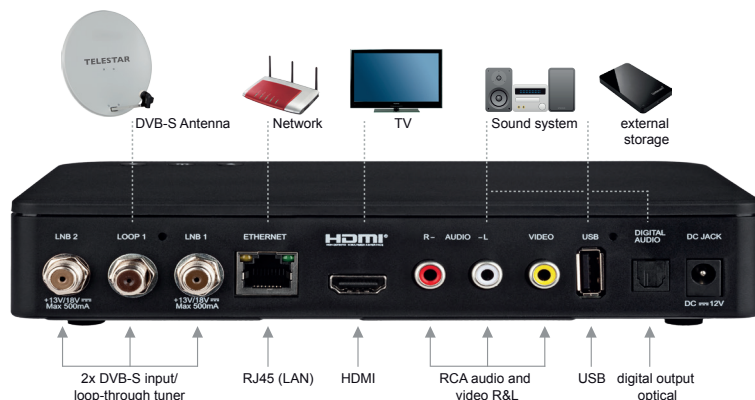

Scope of delivery

TELESTAR TELETWIN HD, remote control (inc. batteries), external power supply, user manual

Device	
Dimensions (cm) WxHxD	20 x 4 x 13
Weight	0,3kg

TELESTAR TELETWIN HD
Art.No.: 5310526

4 024035 105260